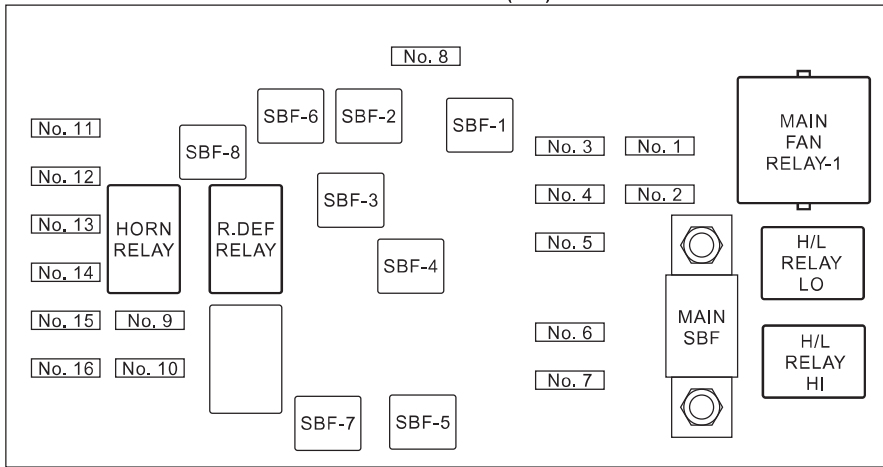

MAIN FUSE BOX (M/B)

SECONDARY AIR FUSE & RELAY BOX

FUSE & RELAY BOX (F/B) FRONT SIDE

RELAY BLOCK (LHD MODEL)

FUSE & RELAY BOX (F/B) BACK SIDE

RELAY BLOCK (RHD MODEL)