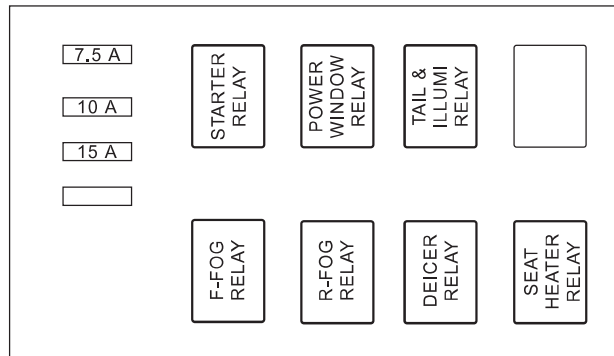

MAIN FUSE BOX (M/B)

SECONDARY AIR FUSE & RELAY BOX

FUSE & RELAY BOX (F/B) FRONT SIDE

RELAY BLOCK (LHD MODEL)

FUSE & RELAY BOX (F/B) BACK SIDE

RELAY BLOCK (RHD MODEL)