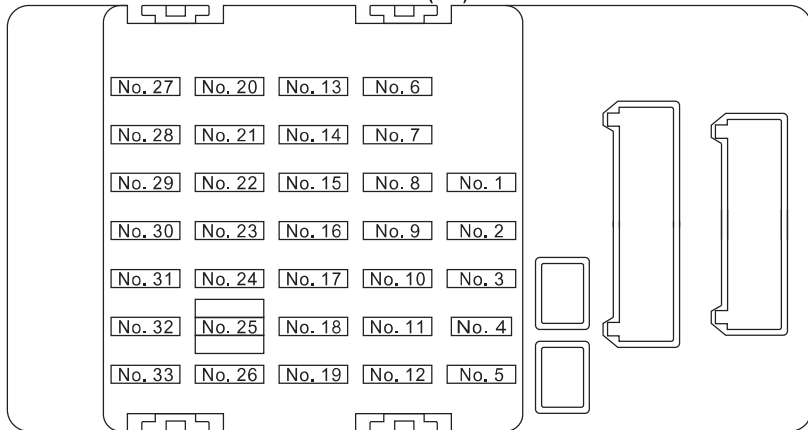

MAIN FUSE BOX (M/B)

SECONDARY AIR FUSE & RELAY BOX

FUSE & RELAY BOX (F/B) FRONT SIDE

RELAY BLOCK (LHD MODEL)

FUSE & RELAY BOX (F/B) BACK SIDE

RELAY BLOCK (RHD MODEL)