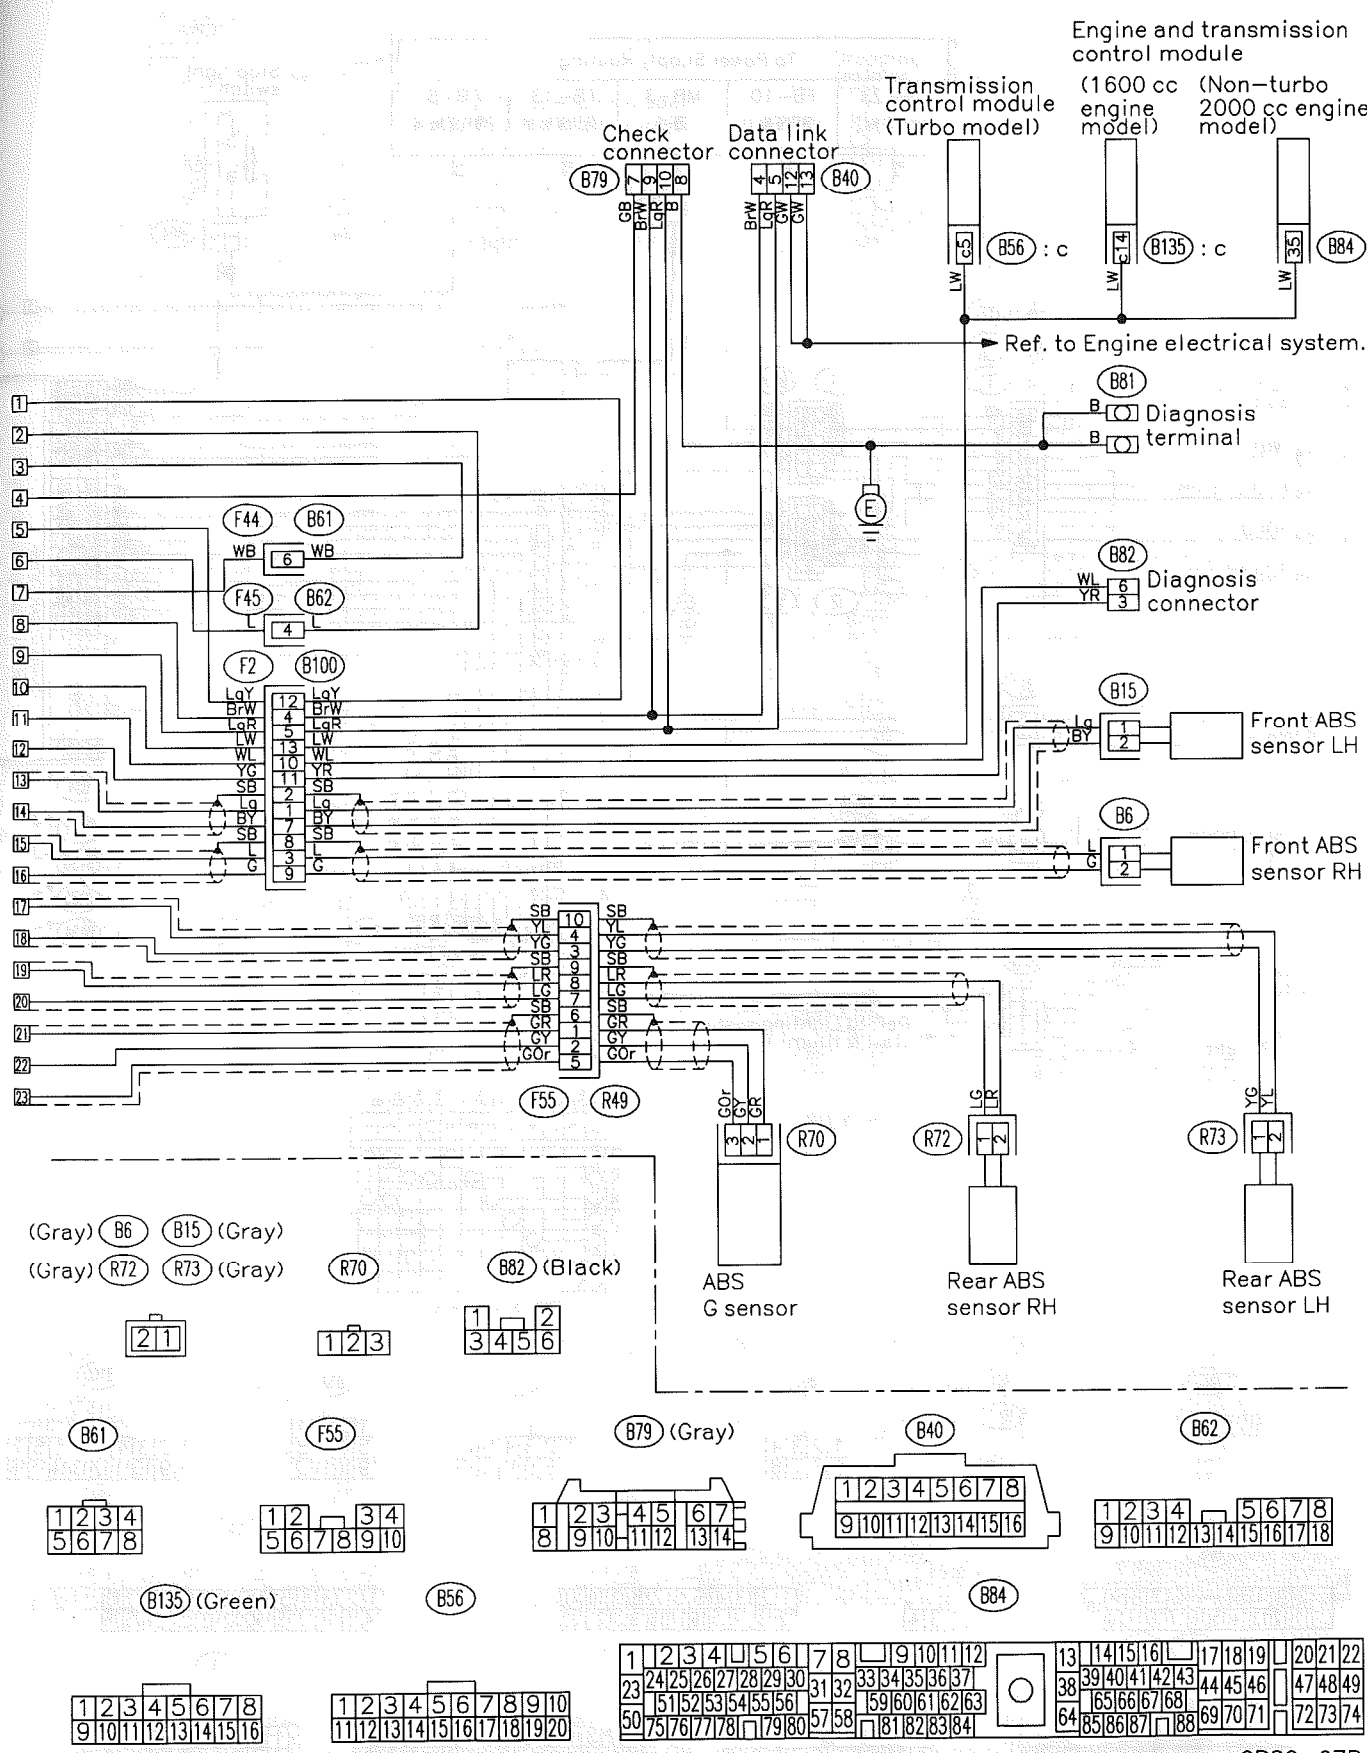

6. Wiring Diagram

4. ANTI-LOCK BRAKE SYSTEM

● RHD model

# WIRING DIAGRAM

[D604] 6-3  
6. Wiring Diagram

ABS SYSTEM  
Control Module

GR82-07B