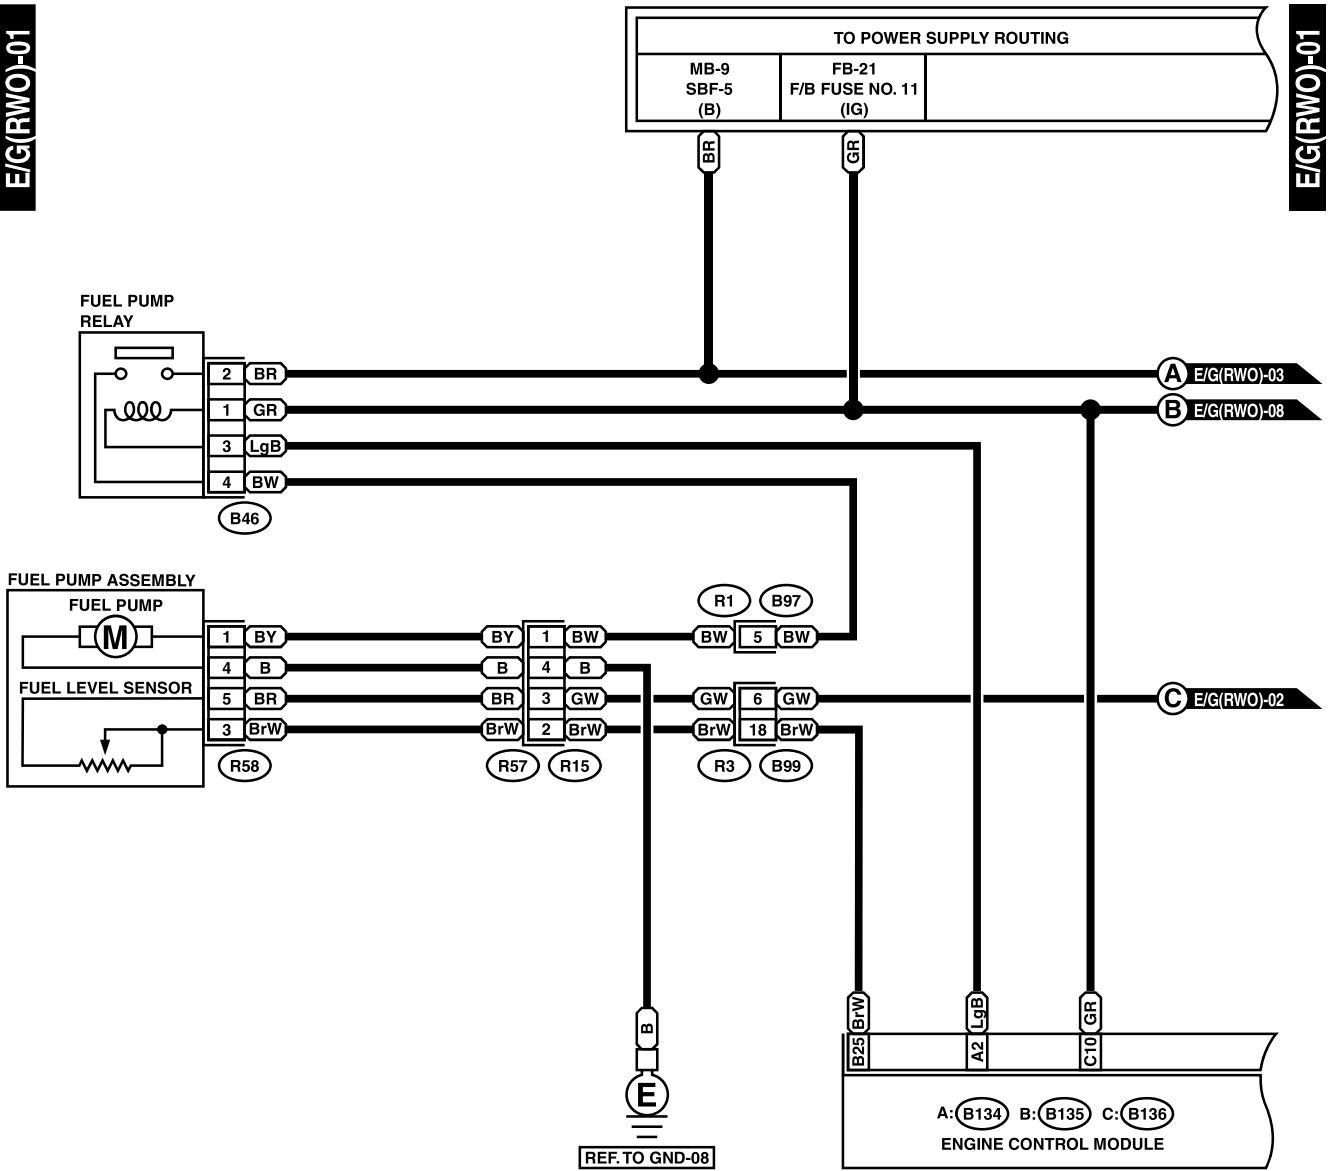

ENGINE ELECTRICAL SYSTEM

WIRING SYSTEM

5. RHD SOHC WITH OBD MODEL

WI-02567

ENGINE ELECTRICAL SYSTEM

WIRING SYSTEM

WI-02568

ENGINE ELECTRICAL SYSTEM

WIRING SYSTEM

E/G(RWO)-01

E/G(RWO)-01

B46 (GREEN)

R58

B97 (BLACK)

C: B136

B: B135