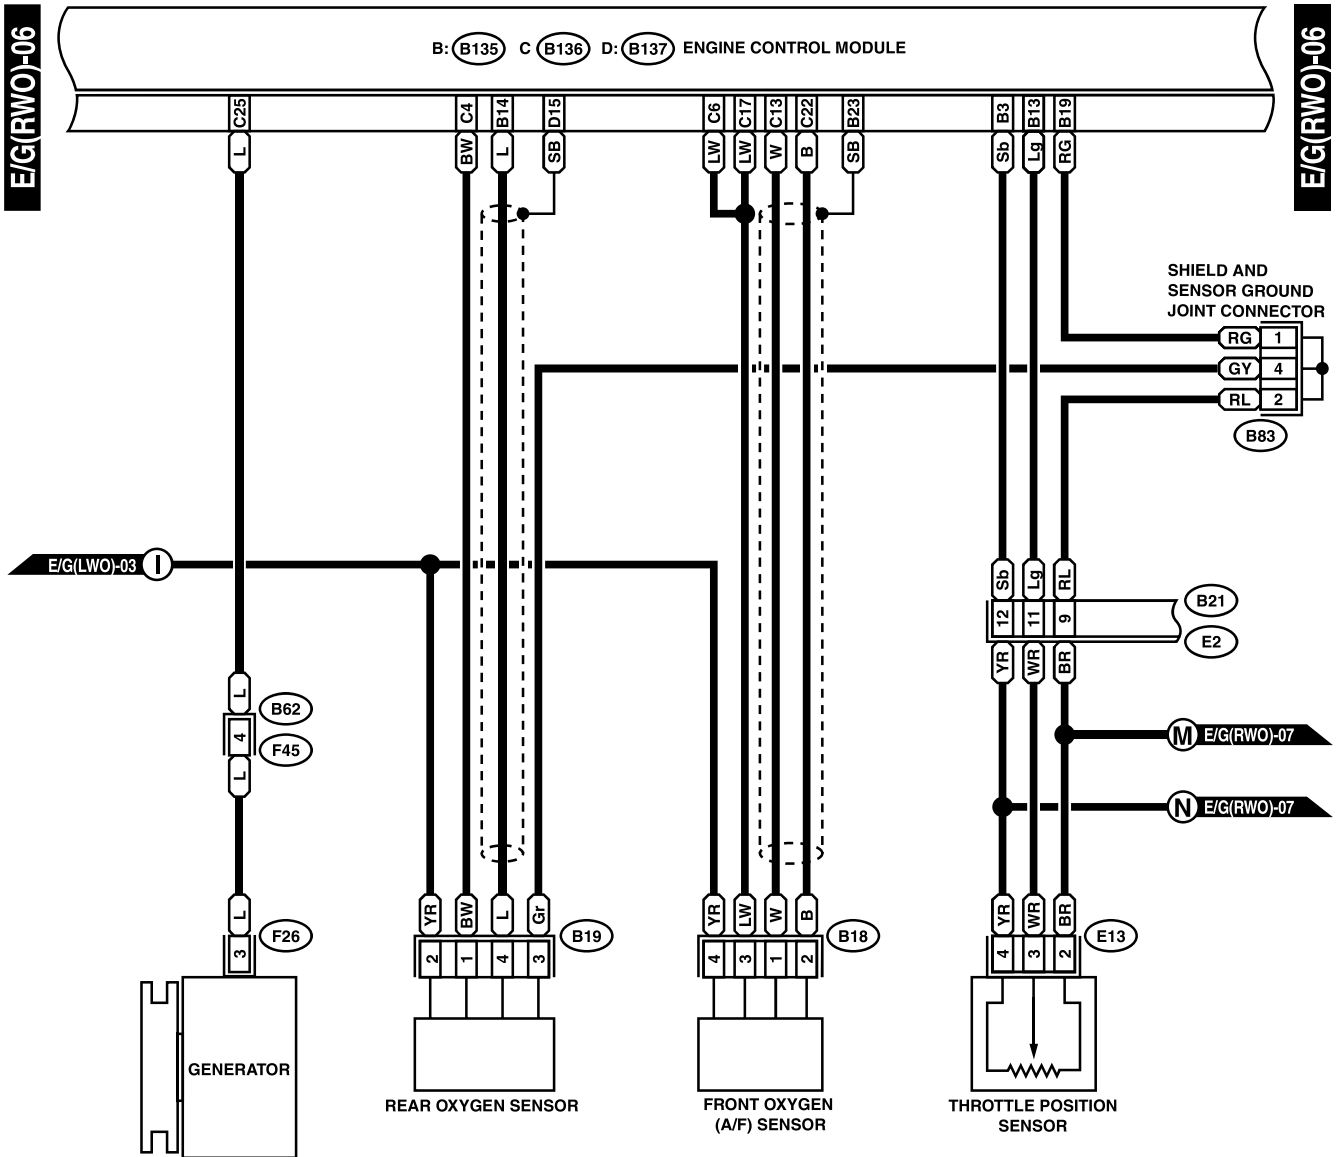

WI-02347

ENGINE ELECTRICAL SYSTEM

WIRING SYSTEM

E/G(RWO)-04

E/G(RWO)-04

D: (B137)

1	2			3	4
5	6	7	8	9	10
11	12	13	14	15	16
17	18	19	20	21	22

C: (B136)

1	2	3			4	5	6
7	8	9	10	11	12	13	14
15	16	17	18	19	20	21	22
23	24	25	26	27	28	29	30

A: (B134)

1	2	3	4			5	6
7	8	9	10	11	12	13	14
15	16	17	18	19	20	21	22
23	24	25	26	27	28	29	30
31	32	33	34	35	36	37	38

WI-02348

ENGINE ELECTRICAL SYSTEM

WIRING SYSTEM

WI-02349

ENGINE ELECTRICAL SYSTEM

WIRING SYSTEM

WI-02350

ENGINE ELECTRICAL SYSTEM

WIRING SYSTEM

WI-02352

ENGINE ELECTRICAL SYSTEM

WIRING SYSTEM

(E5) (LIGHT GRAY)

(E6) (LIGHT GRAY)

(E16) (LIGHT GRAY)

(E17) (LIGHT GRAY)

(B328) (BLACK)