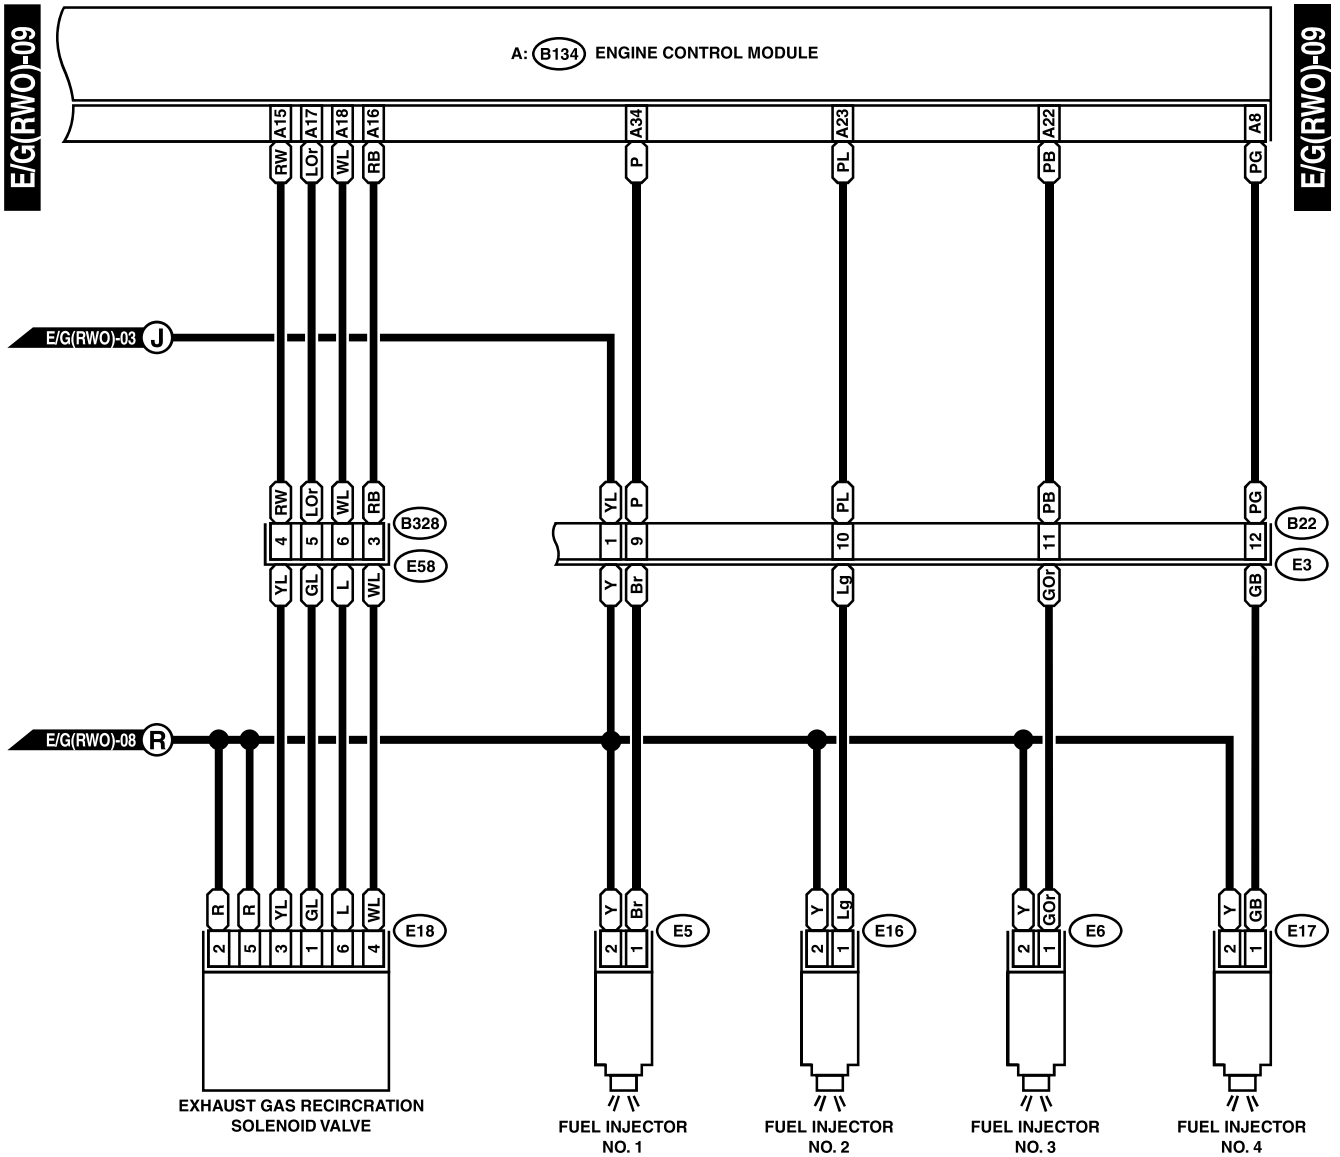

WI-02347

ENGINE ELECTRICAL SYSTEM

WIRING SYSTEM

E/G(RWO)-04

E/G(RWO)-04

D: (B137)

1	2			3	4
5	6	7	8	9	10
11	12	13	14	15	16
17	18	19	20	21	22

C: (B136)

1	2	3			4	5	6
7	8	9	10	11	12	13	14
15	16	17	18	19	20	21	22
23	24	25	26	27	28	29	30

A: (B134)

1	2	3	4			5	6
7	8	9	10	11	12	13	14
15	16	17	18	19	20	21	22
23	24	25	26	27	28	29	30
31	32	33	34	35	36	37	38

WI-02348

ENGINE ELECTRICAL SYSTEM

WIRING SYSTEM

WI-02349

ENGINE ELECTRICAL SYSTEM

WIRING SYSTEM

WI-02350

ENGINE ELECTRICAL SYSTEM

WIRING SYSTEM

WI-02352

ENGINE ELECTRICAL SYSTEM

WIRING SYSTEM

(E5) (LIGHT GRAY)

(E6) (LIGHT GRAY)

(E16) (LIGHT GRAY)

(E17) (LIGHT GRAY)

(B328) (BLACK)