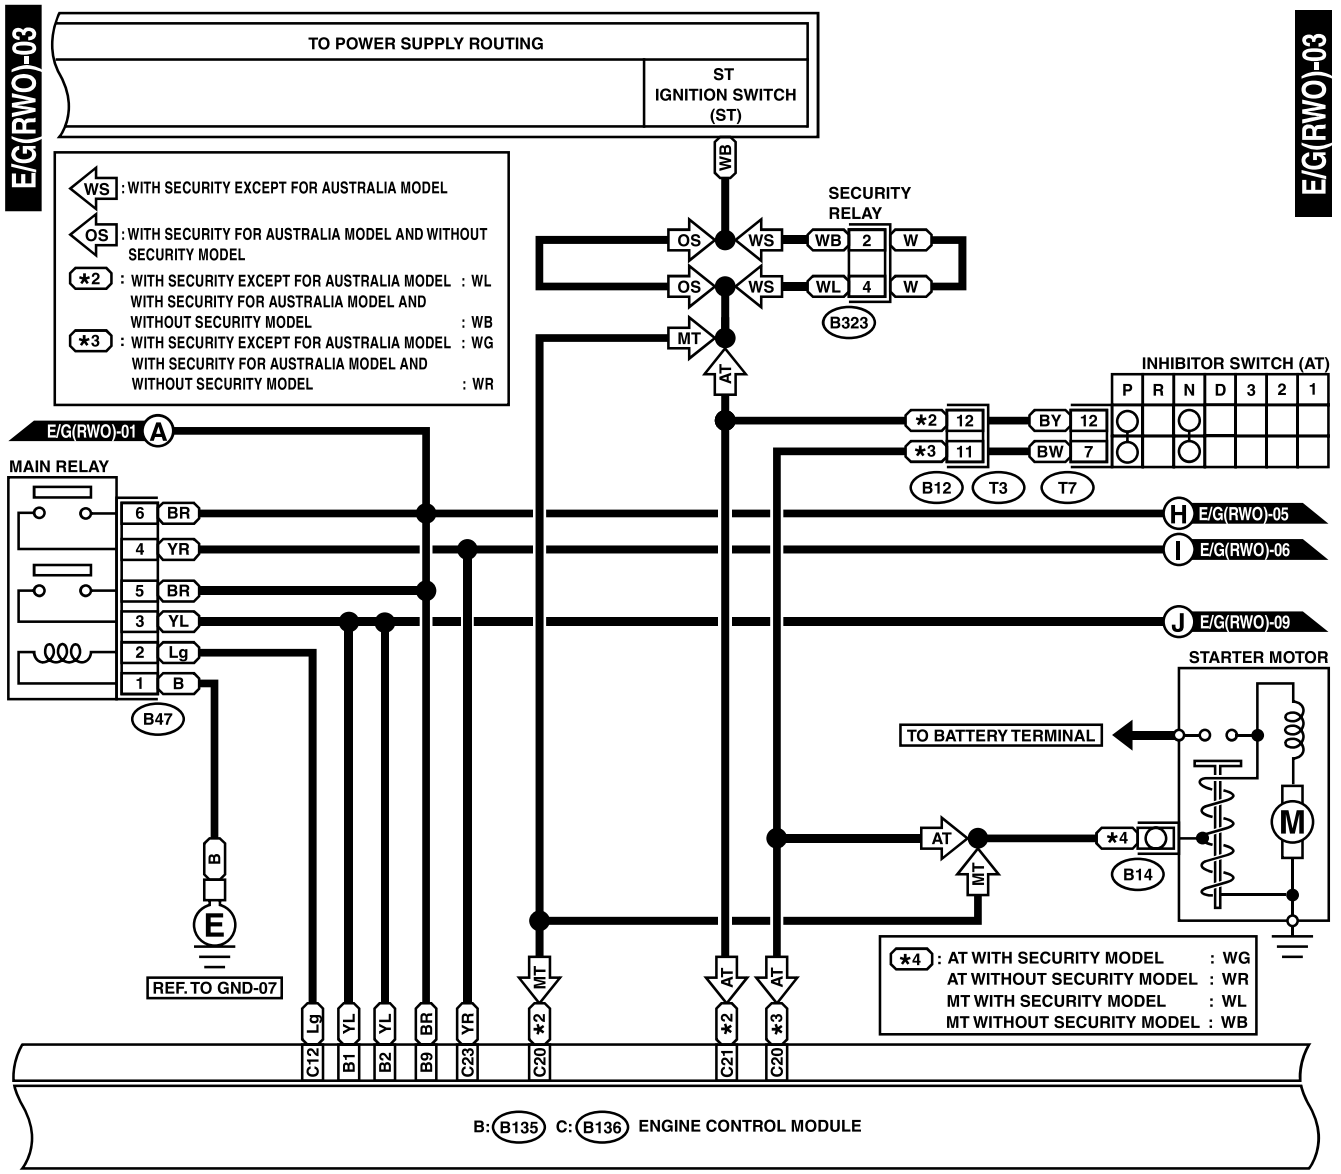

WIRING SYSTEM

E/G(RWO)-01

E/G(RWO)-01

B46 (GREEN)

R58

B97 (BLACK)

C: B136

B: B135

B99

A: B134

WI-02345

ENGINE ELECTRICAL SYSTEM

WIRING SYSTEM

WI-02346

ENGINE ELECTRICAL SYSTEM

WIRING SYSTEM