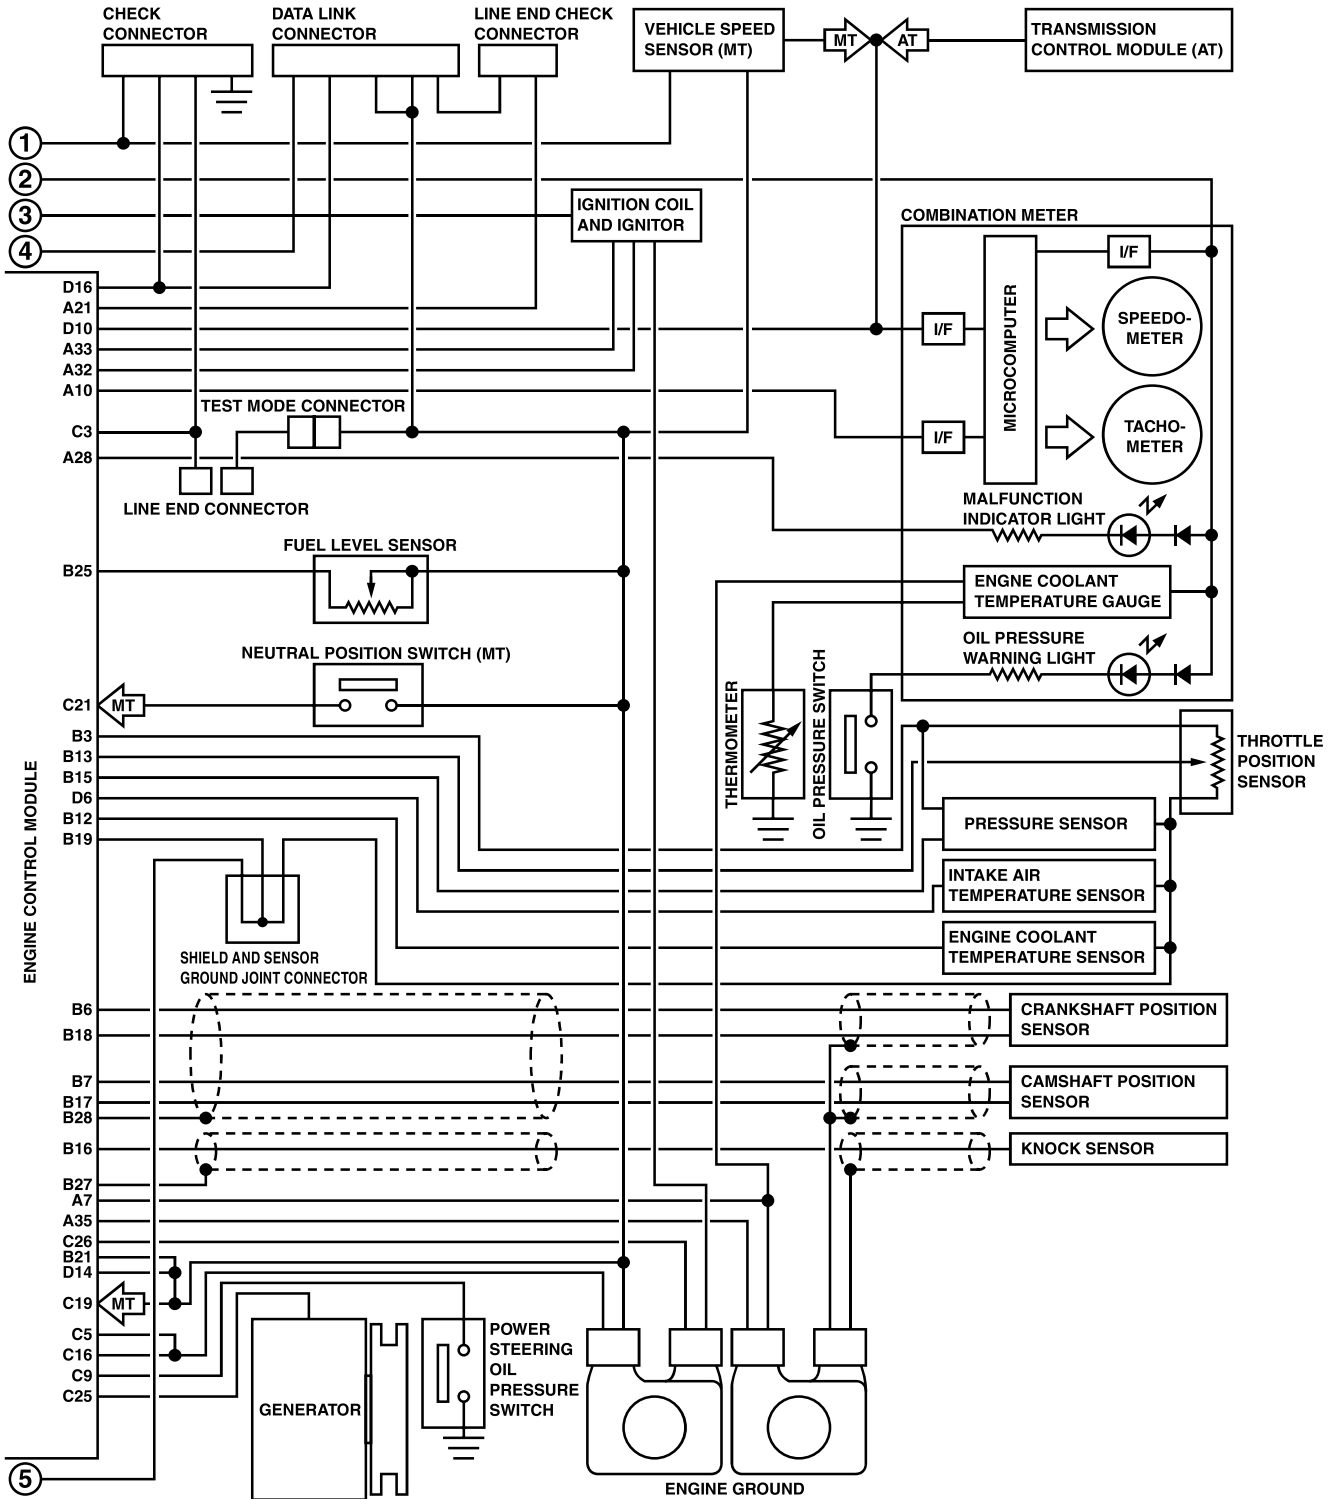

ENGINE ELECTRICAL SYSTEM

WIRING SYSTEM

5. RHD SOHC WITH OBD MODEL

WI-02567

ENGINE ELECTRICAL SYSTEM

WIRING SYSTEM

WI-02568

ENGINE ELECTRICAL SYSTEM

WIRING SYSTEM

E/G(RWO)-01

E/G(RWO)-01

B46 (GREEN)

R58

B97 (BLACK)

C: B136

B: B135