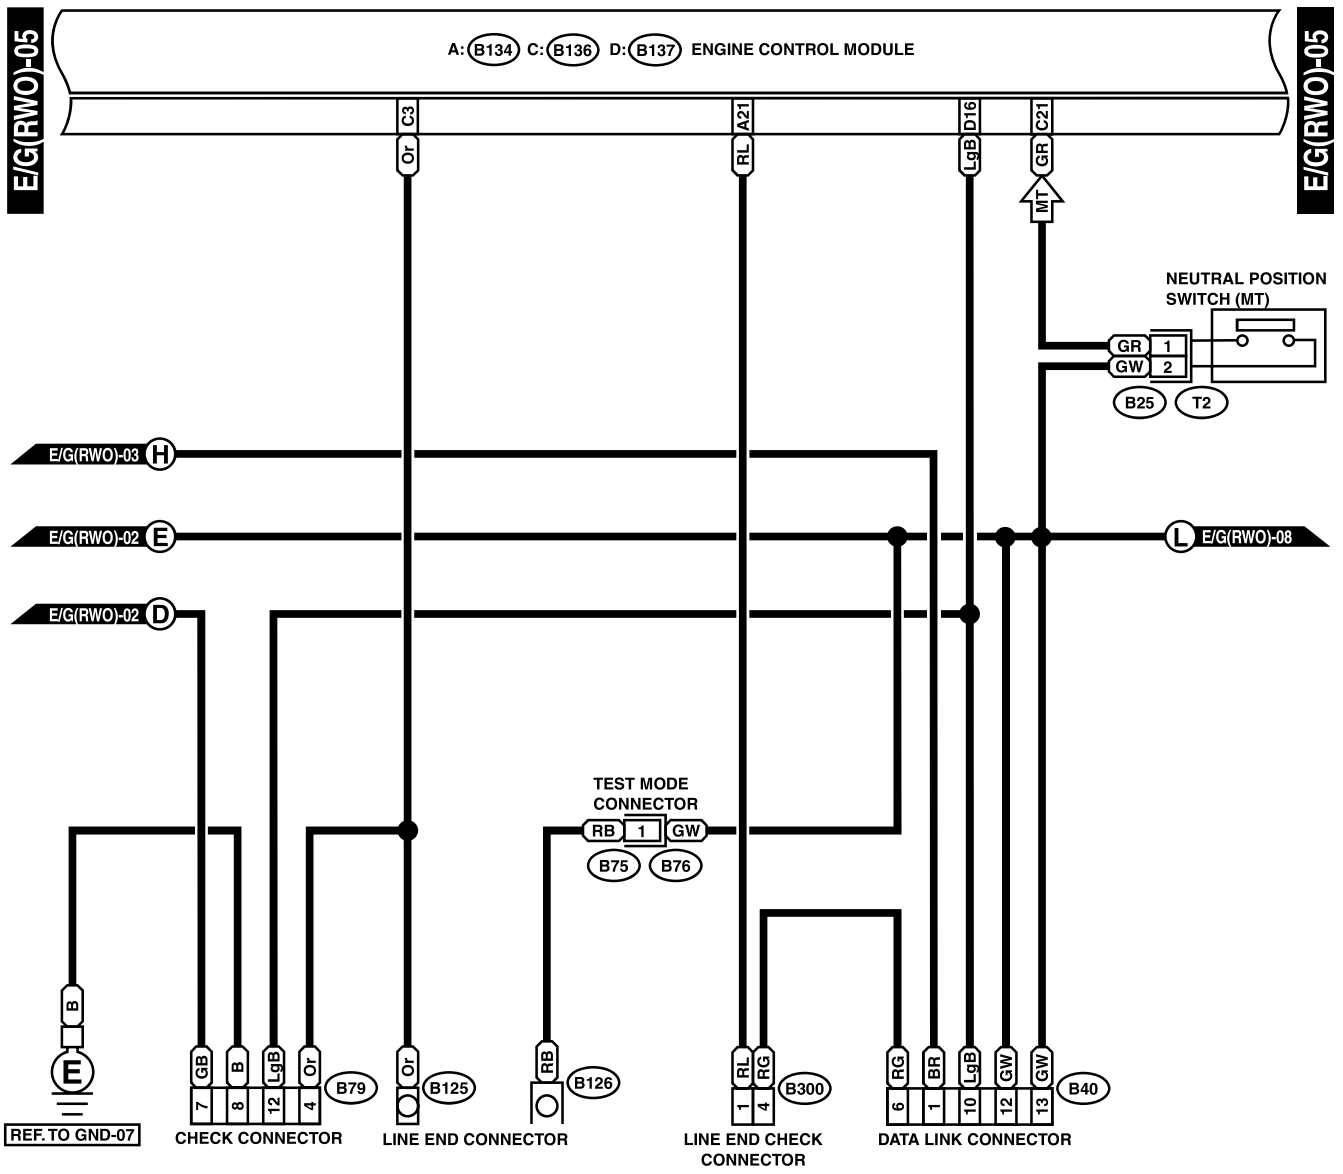

ENGINE ELECTRICAL SYSTEM

WIRING SYSTEM

WI-02349