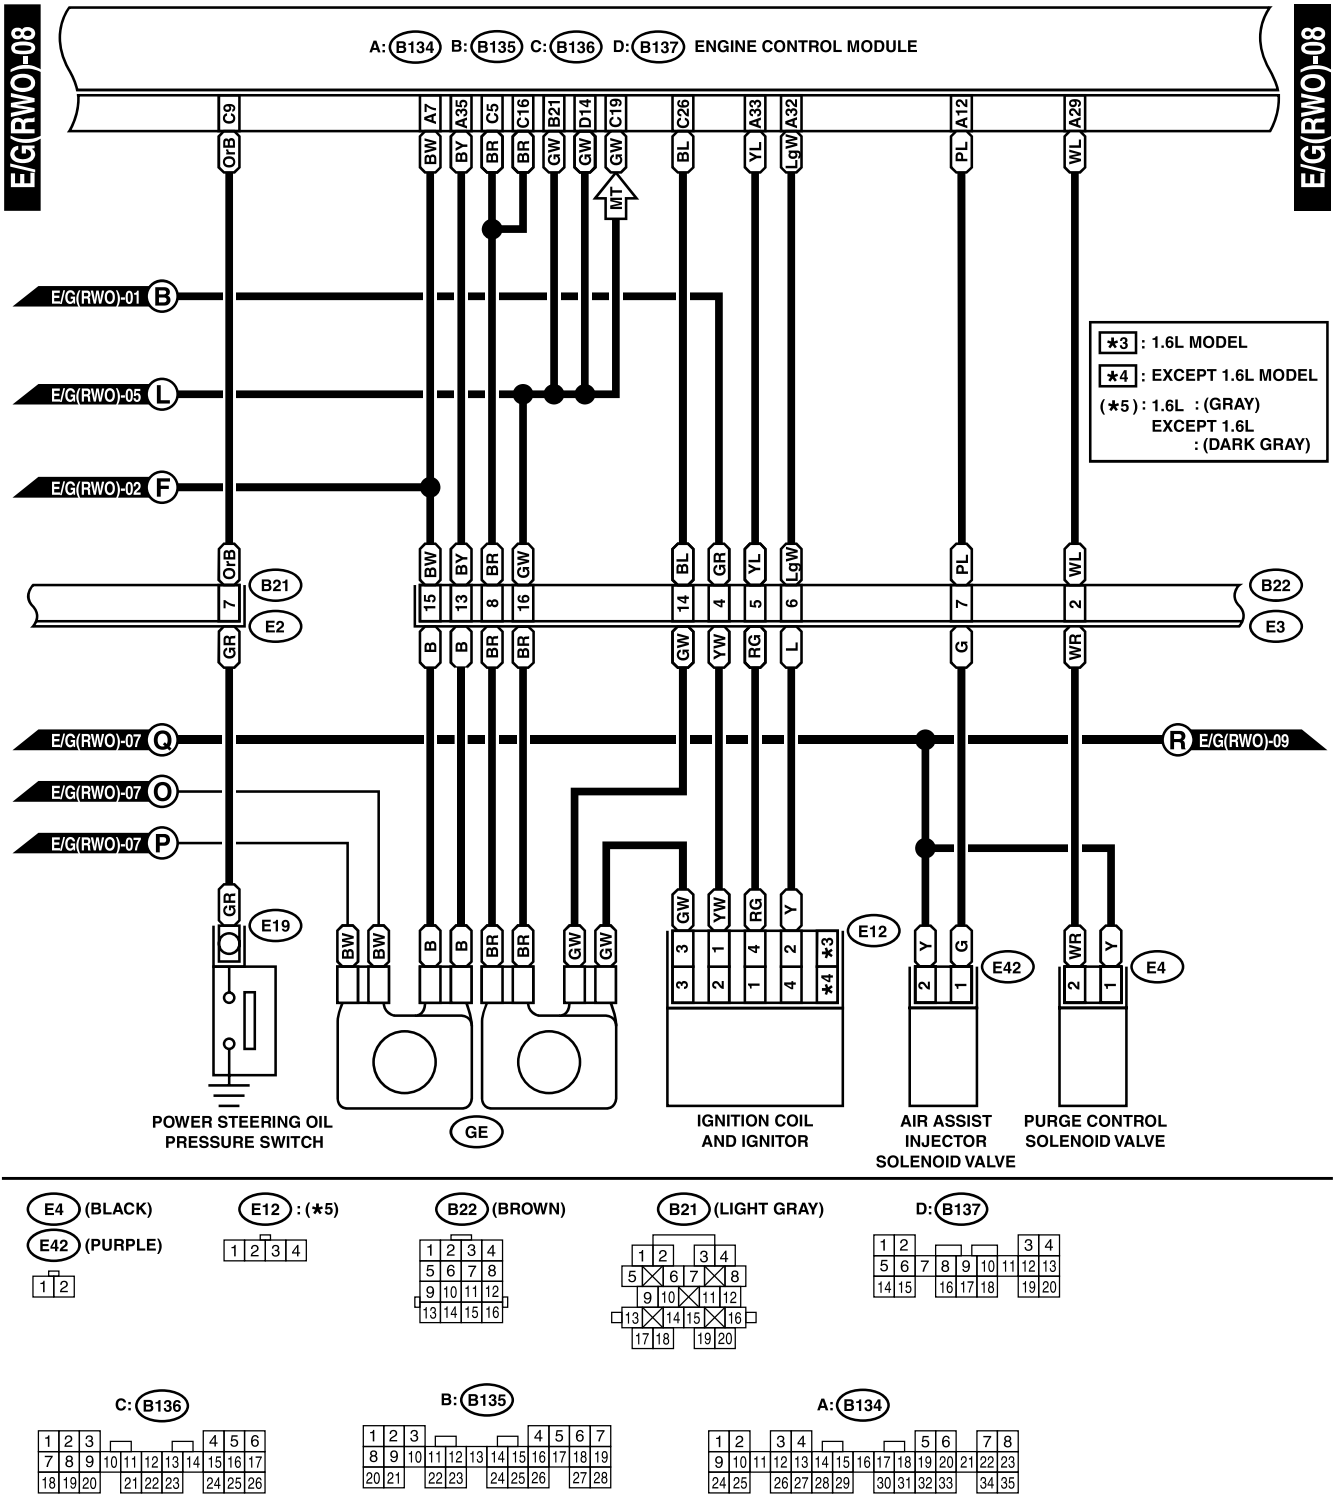

WI-02347

ENGINE ELECTRICAL SYSTEM

WIRING SYSTEM

E/G(RWO)-04

E/G(RWO)-04

D: (B137)

1	2			3	4
5	6	7	8	9	10
11	12	13	14	15	16
17	18	19	20	21	22

C: (B136)

ENGINE ELECTRICAL SYSTEM

WIRING SYSTEM

WI-02349

ENGINE ELECTRICAL SYSTEM

WIRING SYSTEM

WI-02350

ENGINE ELECTRICAL SYSTEM

WIRING SYSTEM

WI-02352

ENGINE ELECTRICAL SYSTEM

WIRING SYSTEM

(E5) (LIGHT GRAY)

(E6) (LIGHT GRAY)

(E16) (LIGHT GRAY)

(E17) (LIGHT GRAY)

(B328) (BLACK)