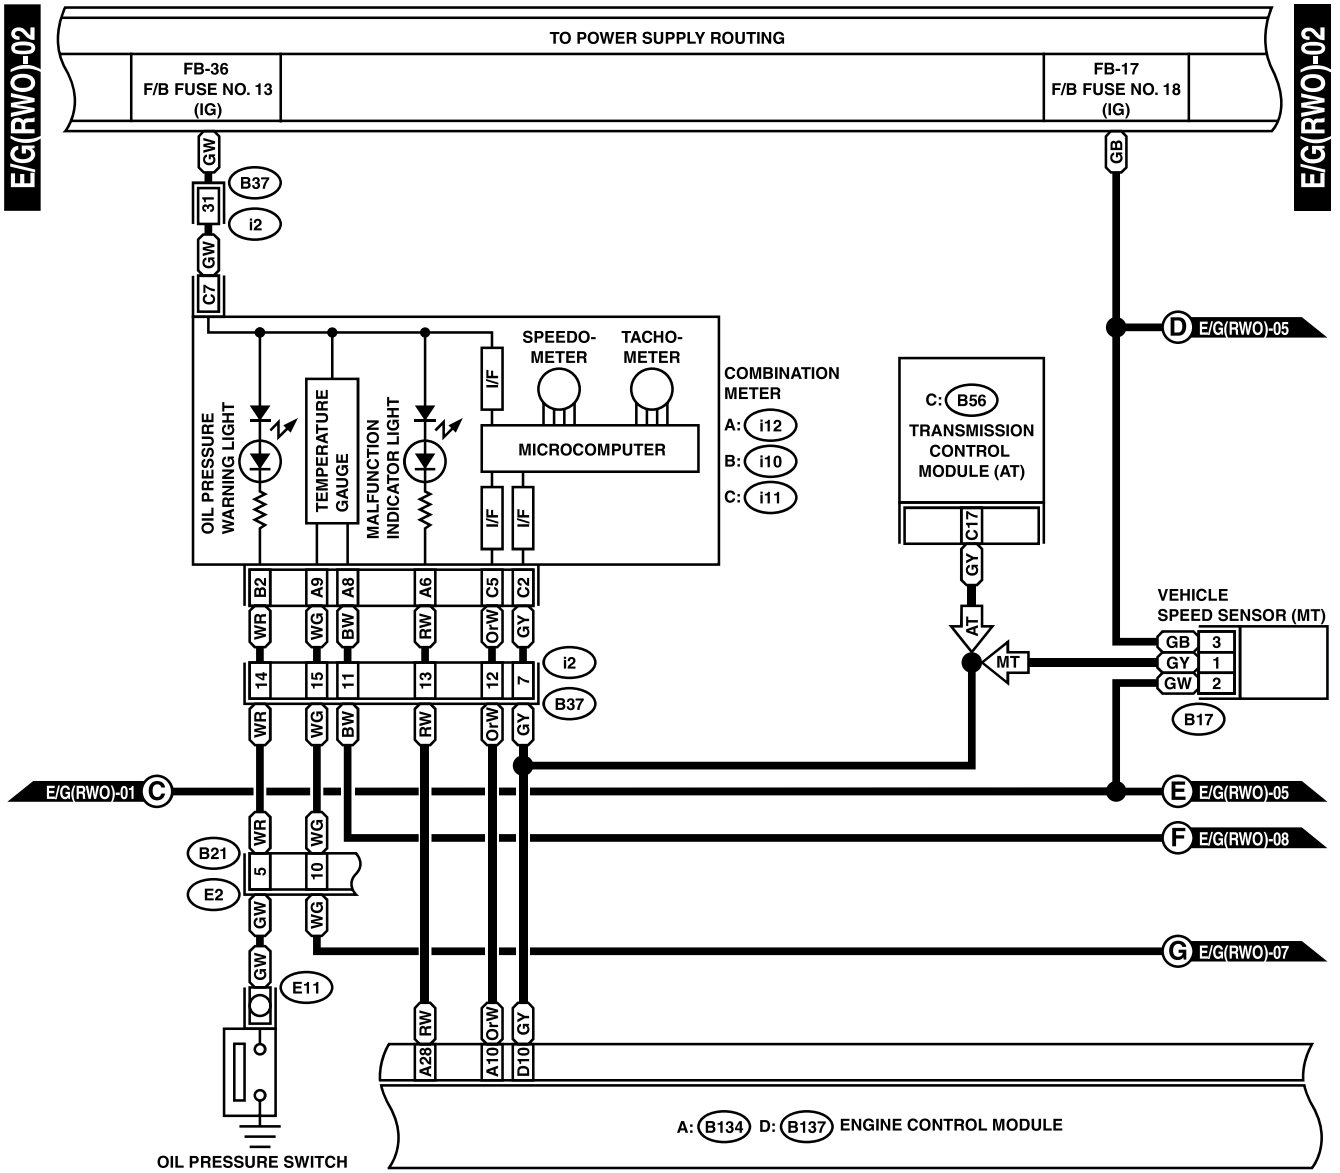

WIRING SYSTEM

E/G(RWO)-01

E/G(RWO)-01

B46 (GREEN)

R58

B97 (BLACK)

C: B136

B: B135

B99

A: B134

WI-02345

ENGINE ELECTRICAL SYSTEM

WIRING SYSTEM

WI-02346

ENGINE ELECTRICAL SYSTEM

WIRING SYSTEM