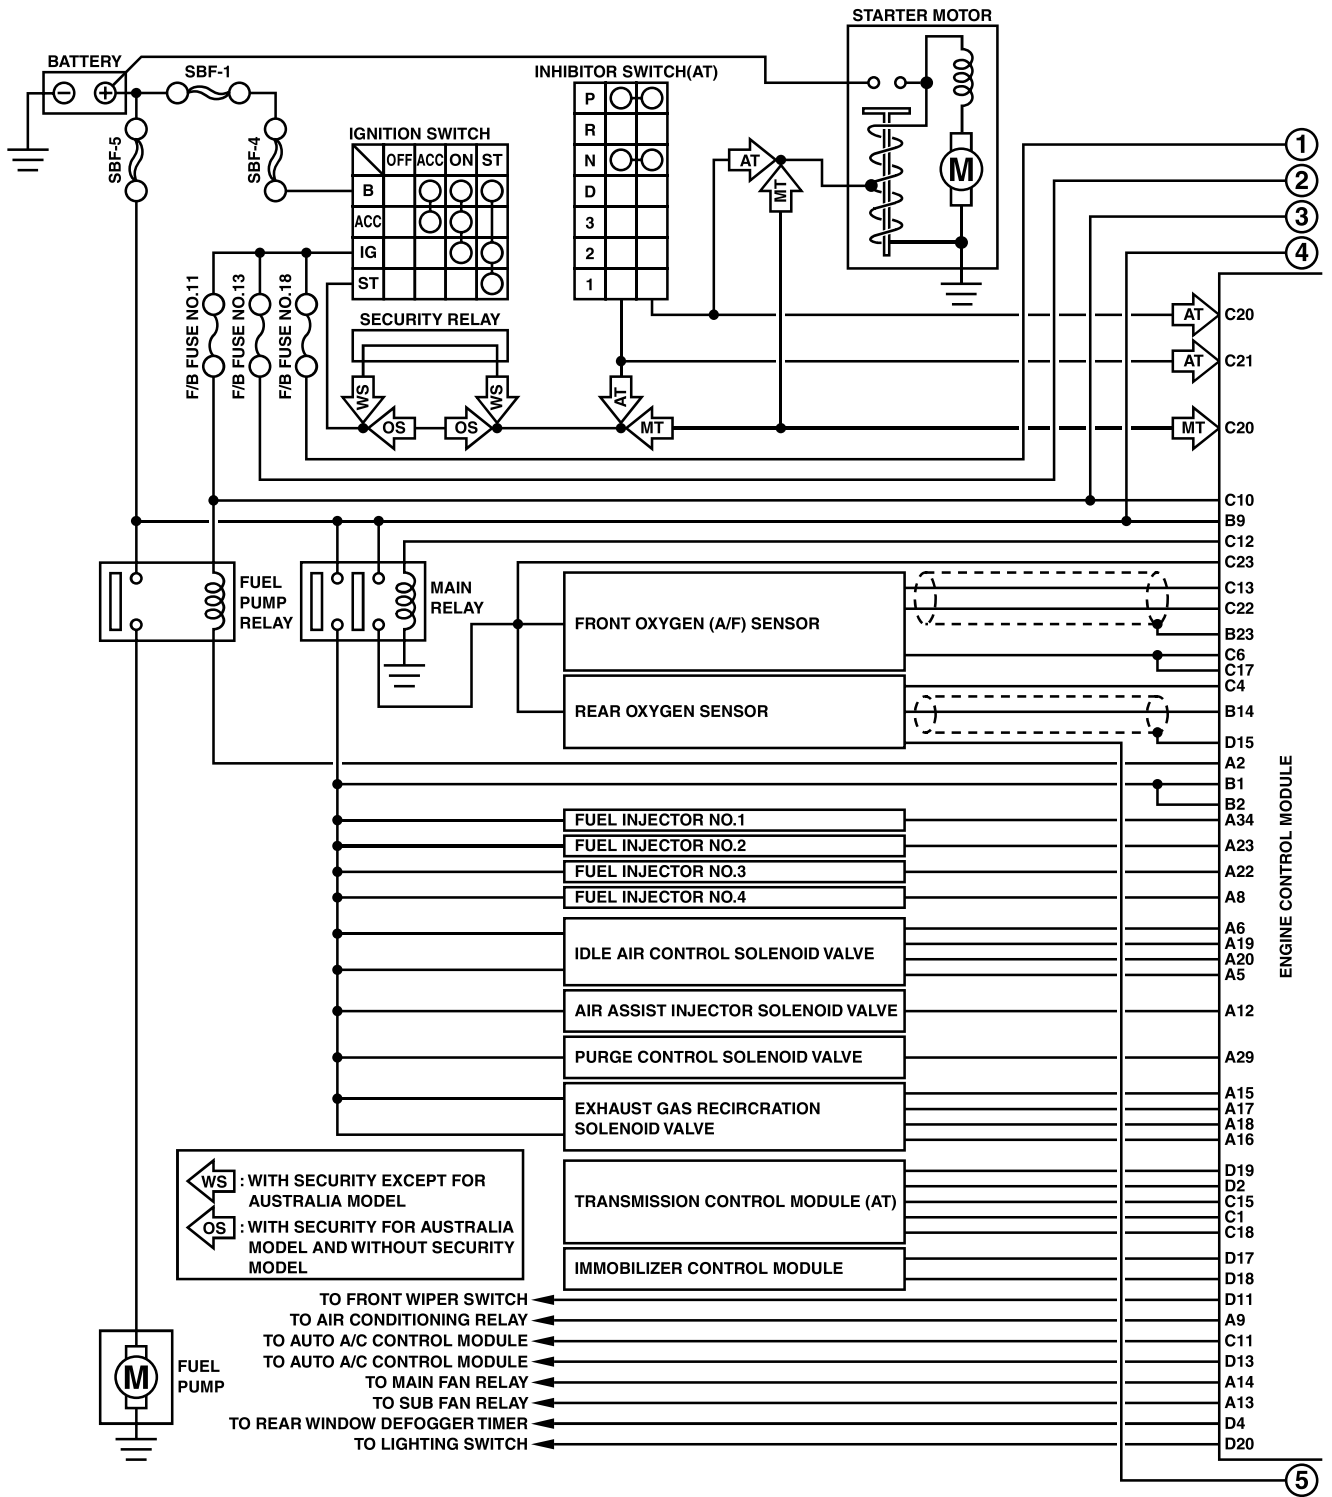

ENGINE ELECTRICAL SYSTEM

WIRING SYSTEM

5. RHD SOHC WITH OBD MODEL

WI-02567

ENGINE ELECTRICAL SYSTEM

WIRING SYSTEM

WI-02568

ENGINE ELECTRICAL SYSTEM

WIRING SYSTEM

E/G(RWO)-01

E/G(RWO)-01

B46 (GREEN)

R58

B97 (BLACK)

C: B136

B: B135