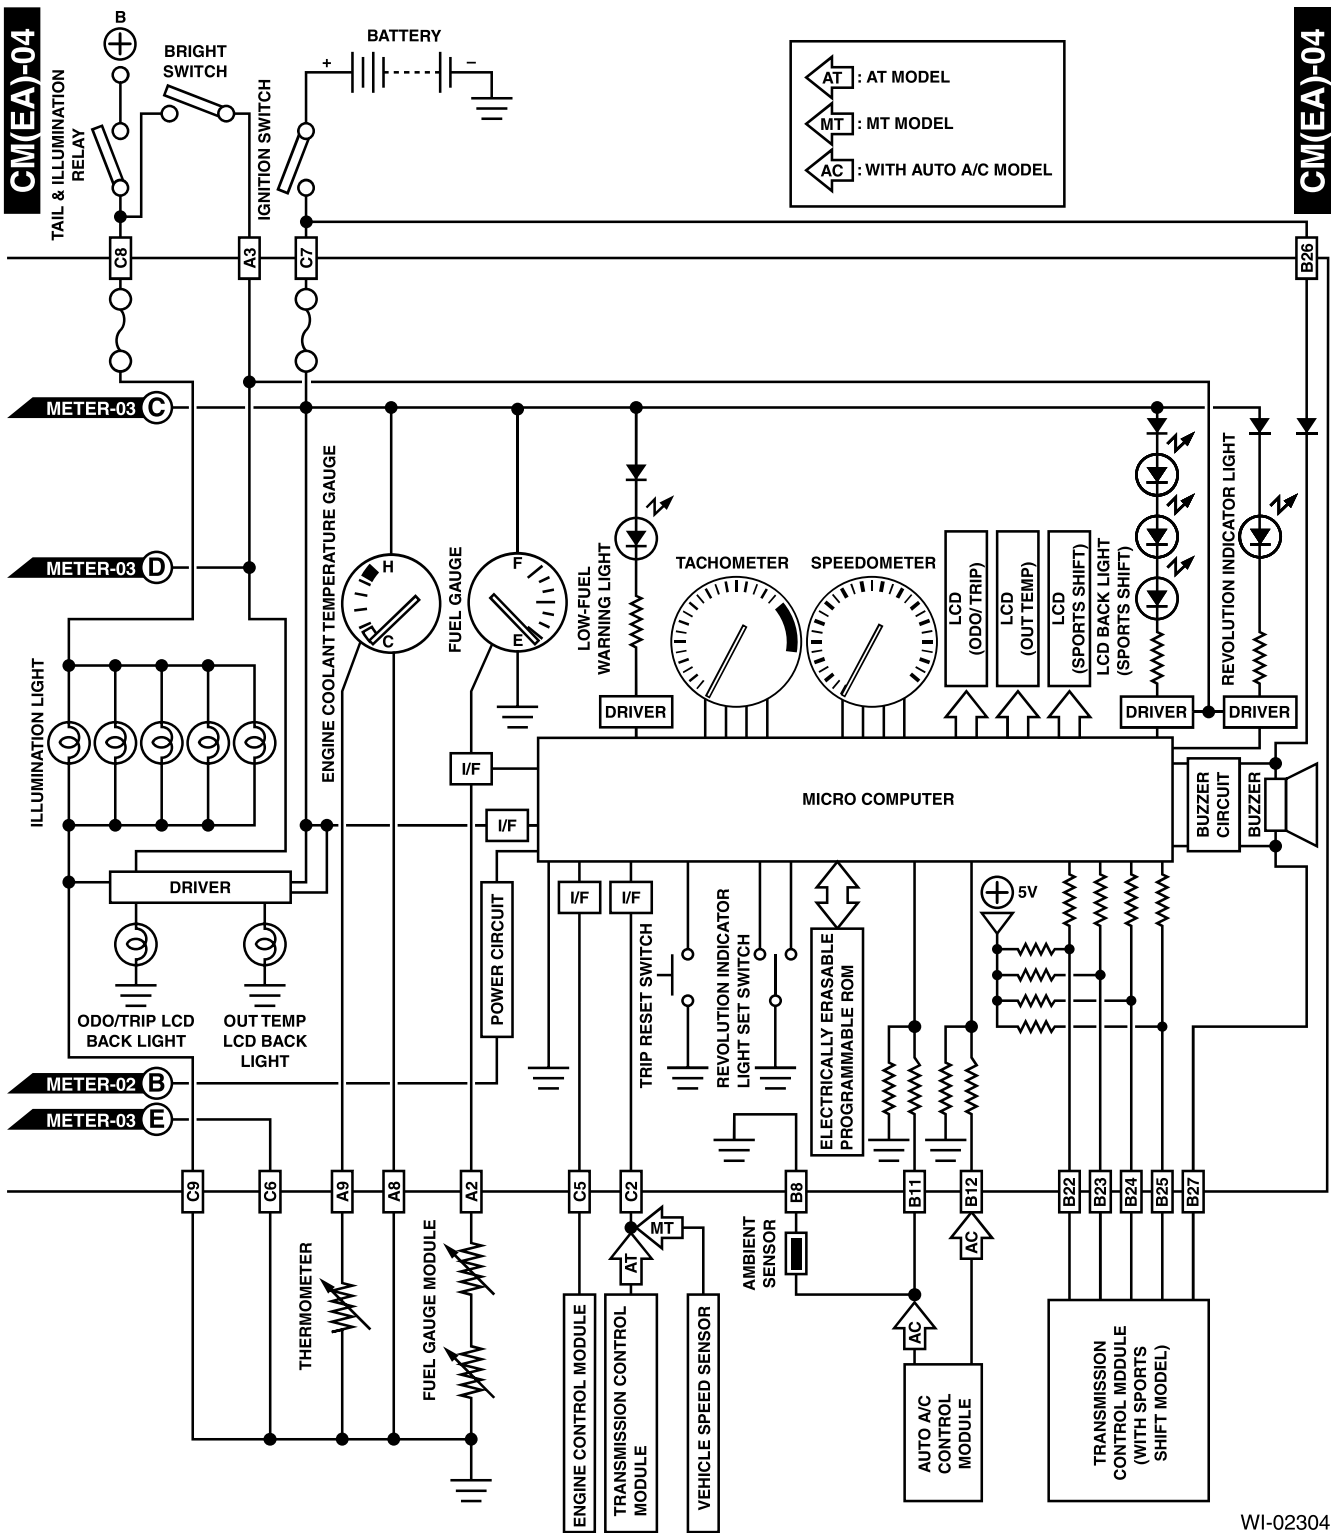

# COMBINATION METER

WIRING SYSTEM

CM(EA)-02

CM(EA)-02

WI-02302

# COMBINATION METER

WIRING SYSTEM

CM(EA)-03

CM(EA)-03

WI-02303

# COMBINATION METER

WIRING SYSTEM

WI-02304