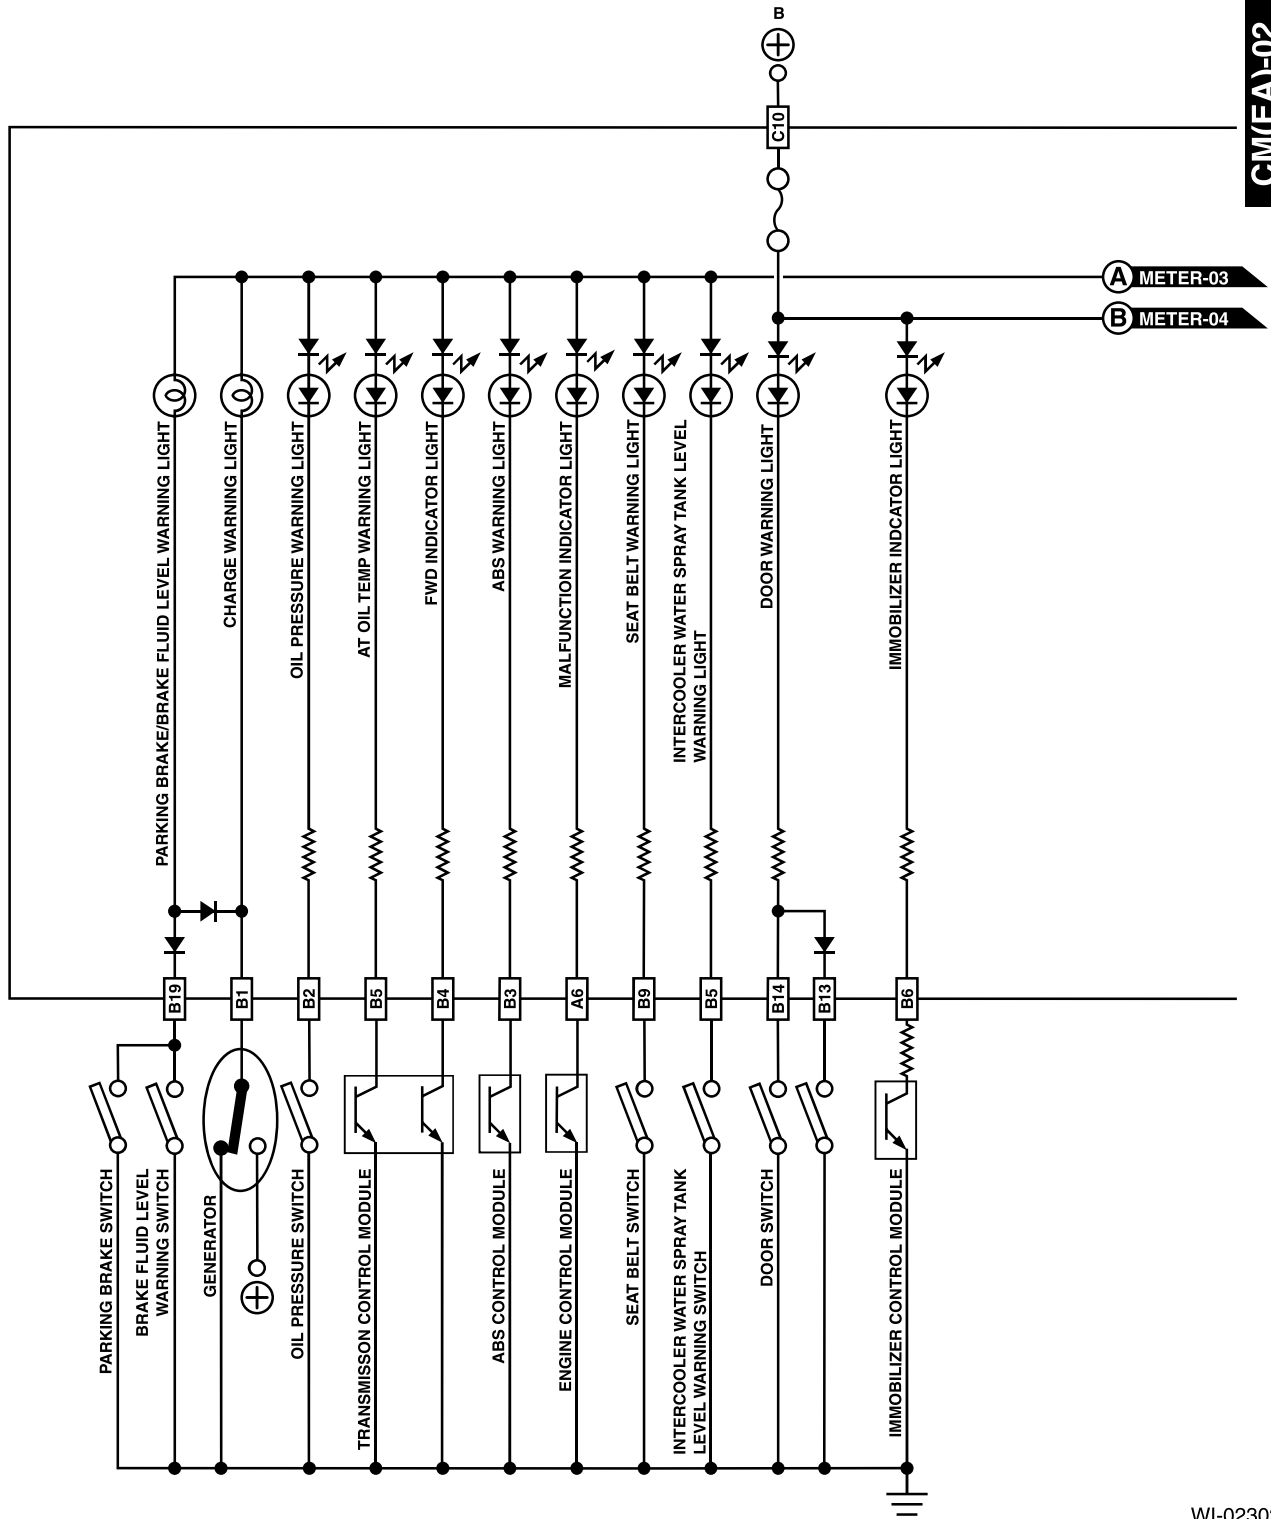

#### 1. EXCEPT FOR AUSTRALIA STi MODEL

CM(EA)-01

CM(EA)-01

WI-02301

# COMBINATION METER

WIRING SYSTEM

CM(EA)-02

CM(EA)-02

WI-02302