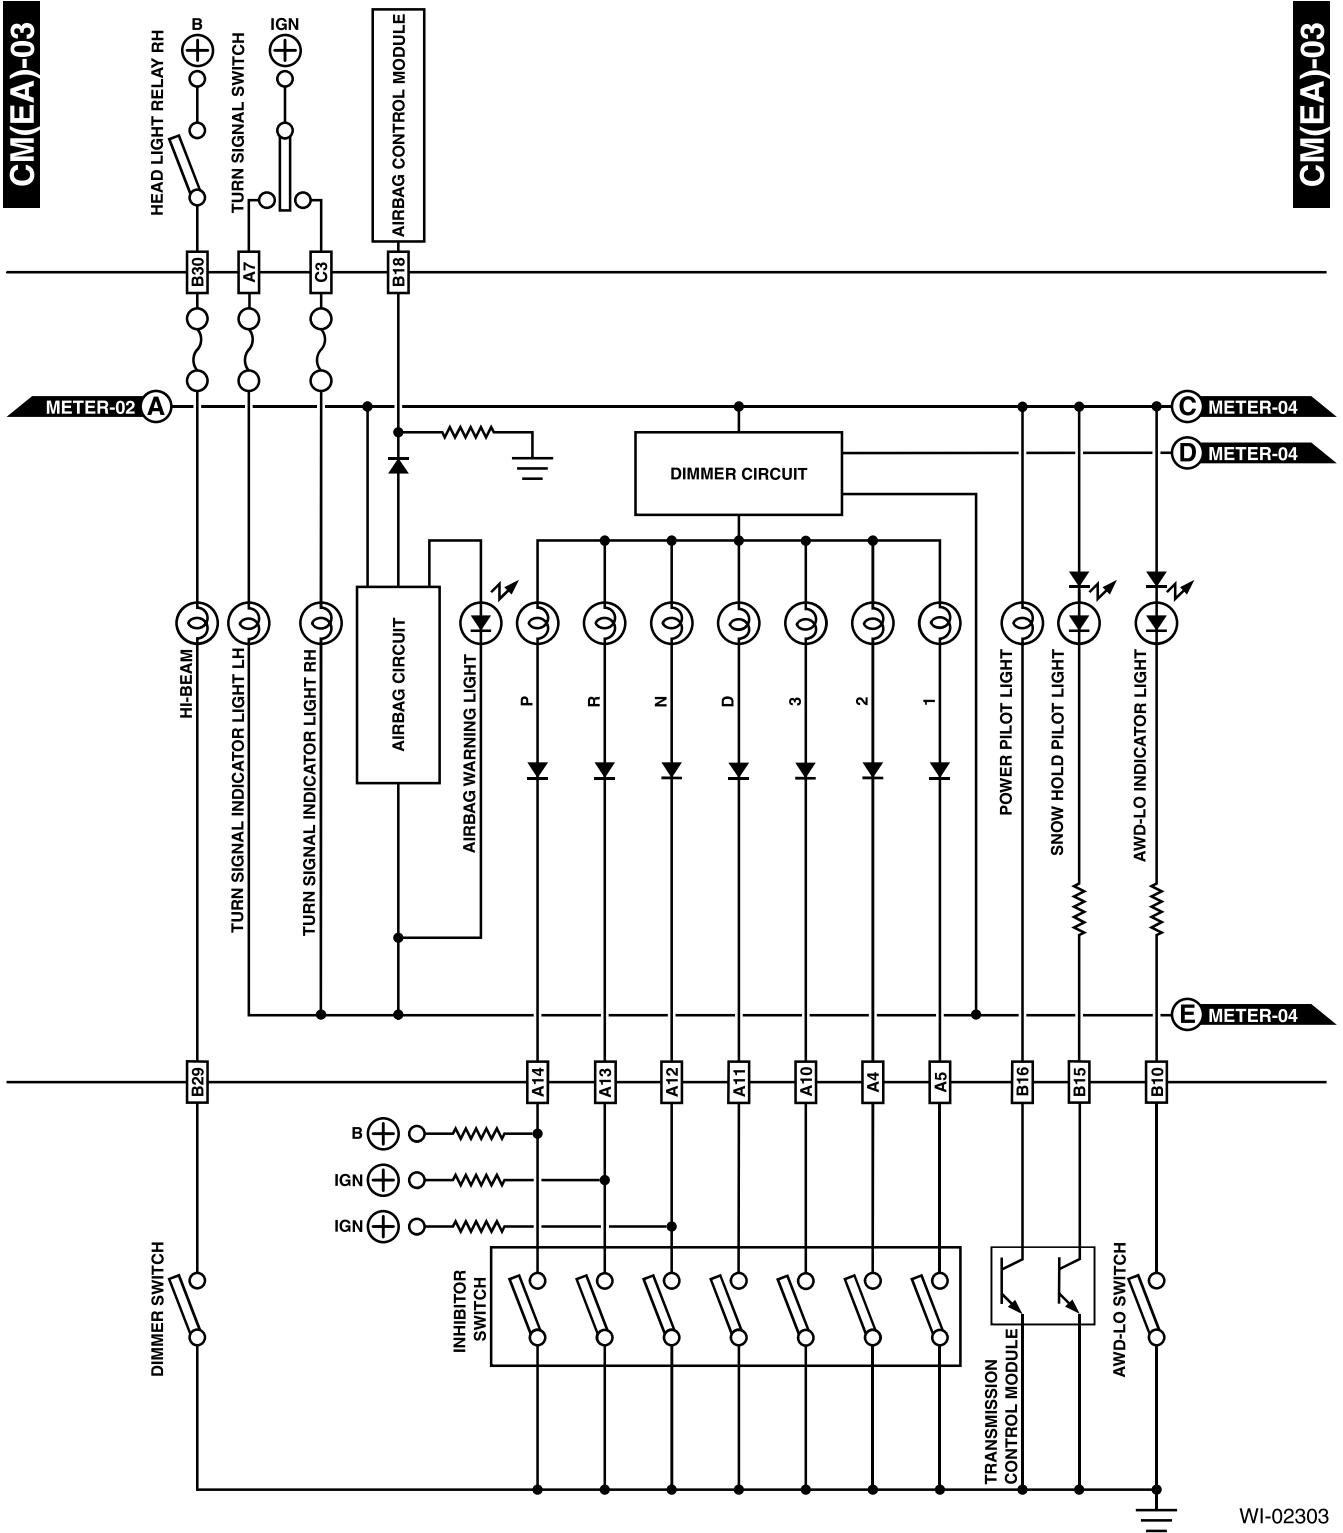

# COMBINATION METER

WIRING SYSTEM

CM(EA)-02

CM(EA)-02

WI-02302

# COMBINATION METER

WIRING SYSTEM

CM(EA)-03

CM(EA)-03

WI-02303